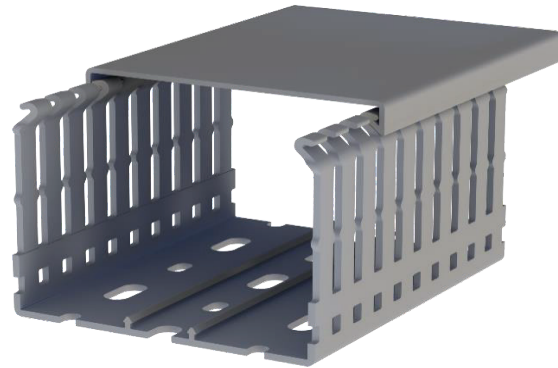

Klemsan®

KKD 8060

Order		
RAL 7030 - Stone Grey	Thin Slot (4-6)	555 8060

Dimensions	
Length	2.000,00 mm
Width	80,00 mm
Height w/o cover	57,00 mm
Height w/ cover	60,00 mm

Technical Data			
Material	PVC	Package Qty.	14 pcs. x 2 mt.
Inflammability	UL 94 V0	Wire Fill Capacity	60%
Max. Service Temp.	60°C	Min. Service Temp.	-15°C
Max. Operating Temp.	60°C	Min. Operating Temp.	-5°C

Certifications	
Certificate	Standard
CE	EN 50085-2-3
TSE	TS EN 50085-2-3
EAC	GOST R 53313:2009
cULus	UL 1565-C22.2No.18.5-02

Accessories				
Description	Type	Colour	Cat. No.	Qty.
Duct Cutter (Scissor)	KKMR		553230	1
Duct Cutter	KMK 1002		553220	1
Cable Duct Cover	KDK 80	RAL 7030	551053	10 pcs. x 2 mt.
Rivet Setting Tool	SETR	Black	553500	1
Plastic Rivet 6,5 mm	PPE 6,5	Grey	553600	100
Cable Clamp	KKB	Black	553405	10
Wire Retainer	KKT 8060	Black	553385	10
Cable Holder	KKM	Black	553415	10