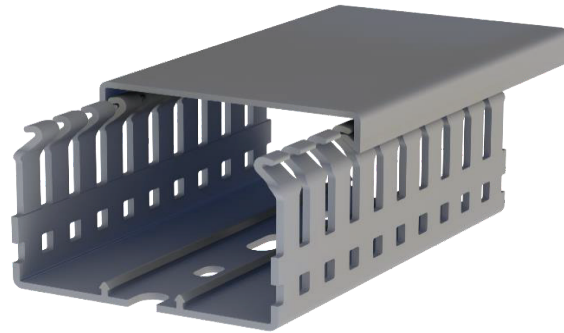

Klemsan®

KKD 6040

Order		
RAL 7030 - Stone Grey	Thin Slot (4-6)	555 6040

Dimensions	
Length	2.000,00 mm
Width	60,00 mm
Height w/o cover	36,80 mm
Height w/ cover	40,00 mm

Technical Data			
Material	PVC	Package Qty.	18 pcs. x 2 mt.
Inflammability	UL 94 V0	Wire Fill Capacity	60%
Max. Service Temp.	60°C	Min. Service Temp.	-15°C
Max. Operating Temp.	60°C	Min. Operating Temp.	-5°C

Certifications	
Certificate	Standard
CE	EN 50085-2-3
TSE	TS EN 50085-2-3
EAC	GOST R 53313:2009
cULus	UL 1565-C22.2No.18.5-02

Accessories				
Description	Type	Colour	Cat. No.	Qty.
Duct Cutter (Scissor)	KKMR		553230	1
Duct Cutter	KMK 1002		553220	1
Cable Duct Cover	KDK 60	RAL 7030	551052	10 pcs. x 2 mt.
Rivet Setting Tool	SETR	Black	553500	1
Plastic Rivet 6,5 mm	PPE 6,5	Grey	553600	100
Cable Clamp	KKB	Black	553405	10
Wire Retainer	KKT 6040	Black	553355	10
Cable Holder	KKM	Black	553415	10