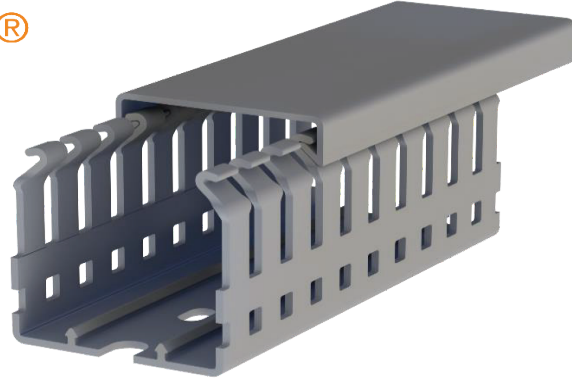

Klemsan[®]

KKD 4040

Order		
RAL 7030 - Stone Grey	Thin Slot (4-6)	555 4040

Dimensions	
Length	2.000,00 mm
Width	40,00 mm
Height w/o cover	36,50 mm
Height w/ cover	40,00 mm

Technical Data			
Material	PVC	Package Qty.	26 pcs. x 2 mt.
Inflammability	UL 94 V0	Wire Fill Capacity	60%
Max. Service Temp.	60°C	Min. Service Temp.	-15°C
Max. Operating Temp.	60°C	Min. Operating Temp.	-5°C