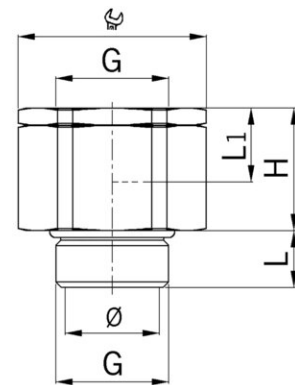

Product datasheet:

AGRO universal swivel adapter nickel-plated brass

Adjustable fixing devices nickel-plated brass

· Attention! The swivel adapter can not replace rolling- or ball bearings!

Article no.:	↪ 2410.25
E-No:	126398600
EAN:	7611614189871
Delivery:	25

Dimensions / Form

Product Ø:	20.5 mm
Product length:	11 mm
Thread:	M25x1.5
Spanner size:	36 mm
Dimension H:	24 mm
Dimension L:	11 mm
Measurement value L1:	13 mm

Features

Properties:	Universell verwendbar mit Kabel- oder Schlauchverschraubungen, gute Drehfreudigkeit durch spezielle Lagerung
Thread type:	metric
Thread length:	short
Product type:	Adapter