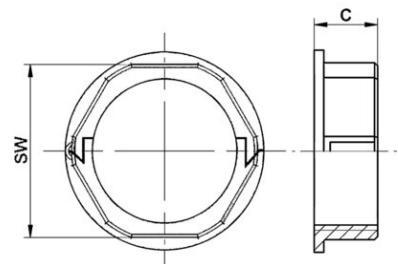

Approvals / Certifications

Fire class:	V0 (UL 94)

Storage / Installation / Operation

Minimum operating temperature:	-40 °C
Maximum operating temperature:	120 °C

**UK
AK**