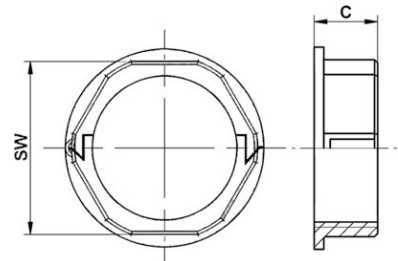

Approvals / Certifications

Fire class:	V0 (UL 94)

Storage / Installation / Operation

Minimum operating temperature:	-40 °C
Maximum operating temperature:	120 °C

**UK
AK**