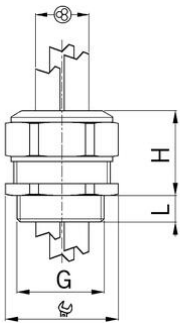

## Entry thread metric

### Type approval: Progress GFK Multi EX

- Light grey RAL 7035
- One-piece sealing insert

<b>Article no:</b>	<b>EX1571.17.4.015</b>
EAN:	7611614239545
Material	Polyamide glass fiber reinforced
Properties	halogen-free
Seal	TPE / NBR
Operation temperature	-20°C / +85°C
Protection class	IP 66 / IP 68
Test standard	IEC EN 60079-0 / IEC EN 60079-7 / IEC EN 60079-31
Gas	II 2G Ex eb IIC Gb
Dust	II 2D Ex tb IIC Db
Zone	Gas 1 and 2 / dust 21 and 22
Certificate	SEV 15 ATEX 0152X
IECEx Certificate	IECEx SEV 15.0019X
CCC Certificate	CCC 2022322313004811
Entry thread	M16x1.5
Clamping range min.	1.0 mm
Clamping range max.	1.5 mm
Number of cables	4
Wrench size	21 mm
Dimension H	26 mm
Dimension L	12 mm
Note	3
Dispatch	50

3 = Material sealing insert NBR  
Suitable locking pins see accessories