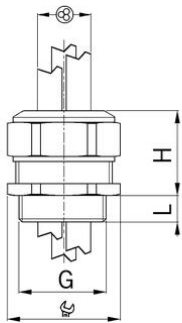

AGRO synthetic cable glands Progress® GFK for increased safety Ex e II with

Entry thread metric

Type approval: Progress GFK Multi EX

- Light grey RAL 7035
- One-piece sealing insert

Article no:	EX1571.17.2.030
EAN:	7611614239552
Material	Polyamide glass fiber reinforced
Properties	halogen-free
Seal	TPE / NBR
Operation temperature	-20°C / +85°C
Protection class	IP 66 / IP 68
Test standard	IEC EN 60079-0 / IEC EN 60079-7 / IEC EN 60079-31
Gas	II 2G Ex eb IIC Gb
Dust	II 2D Ex tb IIC Db
Zone	Gas 1 and 2 / dust 21 and 22
Certificate	SEV 15 ATEX 0152X
IECEx Certificate	IECEx SEV 15.0019X
CCC Certificate	CCC 2022322313004811
Entry thread	M16x1.5
Clamping range min.	2.0 mm
Clamping range max.	3.0 mm
Number of cables	2
Wrench size	21 mm
Dimension H	26 mm
Dimension L	12 mm
Dispatch	50

3 = Material sealing insert NBR
 Suitable locking pins see accessories