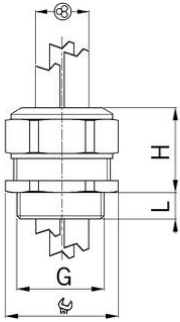

AGRO synthetic cable glands Progress® GFK for increased safety Ex e II with

Entry thread Pg

Type approval: Progress GFK Multi EX

- Light grey RAL 7035
- One-piece sealing insert

Article no:	EX1571.16.3.060
EAN:	7611614239866
Material	Polyamide glass fiber reinforced
Properties	halogen-free
Seal	TPE / NBR
Operation temperature	-20°C / +85°C
Protection class	IP 66 / IP 68
Test standard	IEC EN 60079-0 / IEC EN 60079-7 / IEC EN 60079-31
Gas	II 2G Ex eb IIC Gb
Dust	II 2D Ex tb IIC Db
Zone	Gas 1 and 2 / dust 21 and 22
Certificate	SEV 15 ATEX 0152X
IECEx Certificate	IECEx SEV 15.0019X
CCC Certificate	CCC 2022322313004811
Entry thread	Pg 16
Clamping range min.	4.5 mm
Clamping range max.	6.0 mm
Number of cables	3
Wrench size	27 mm
Dimension H	28 mm
Dimension L	13 mm
Dispatch	50

3 = Material sealing insert NBR