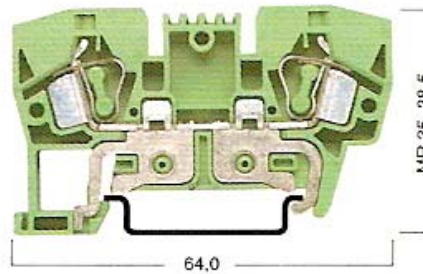

AMERICAN ELECTRICAL, INC.

INDUSTRIAL ELECTRICAL ACCESSORIES

425 SOUTHLAKE BLVD. • SUITE 9-B • RICHMOND, VA 23236 • (804) 379-2899 • FAX: (804) 379-8935

DIN RAIL MOUNTED GROUND BLOCKS

YBK 6 T

| DESCRIPTION | AEI PART No. | UL VOLTS V | AMPS A | WIRE SIZE AWG | WIDTH MM |
|--------------|-----------------|---------------|-----------|---------------|-------------|
| GROUND BLOCK | 336240 | 600 | — | 22 ... 8 | 8 |