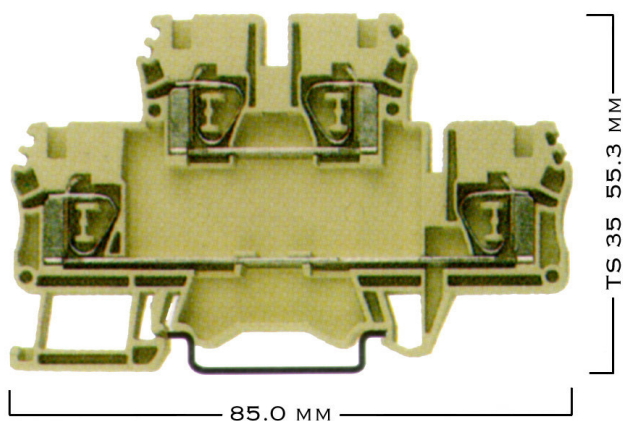

AMERICAN ELECTRICAL, INC.

INDUSTRIAL ELECTRICAL ACCESSORIES

425 SOUTHLAKE BLVD. • SUITE 9-B • RICHMOND, VA 23236 • (804) 379-2899 • FAX: (804) 379-8935

DOUBLE DECKER FEED THRU 2X2 TENSION CLAMP TERMINAL BLOCKS

WY 2.5 IK

DESCRIPTION	AEI PART NO.	UL VOLTS V	AMPS A	WIRE SIZE AWG	WIDTH MM
WY 2.5 IK DOUBLE DECKER FEED THRU 2X2 TENSION CLAMP TERMINAL BLOCK	322100	600	23	26 ... 12	5
END BRACKET	 495040				8
END PLATE	 446230				1.2
	PART NO.	POLES			
CROSS-CONNECTOR	476122 476123 476124 476129	2 3 4 10			
