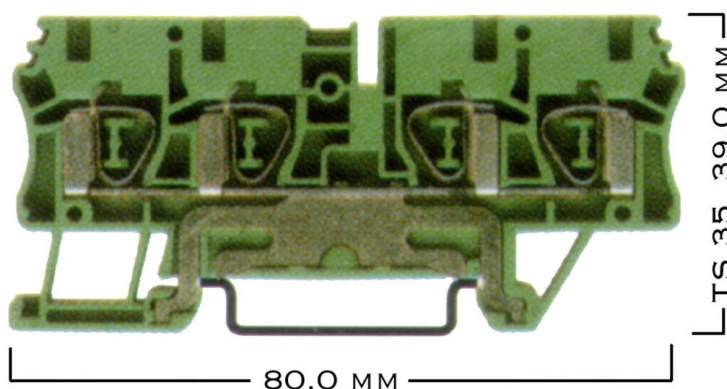

AMERICAN ELECTRICAL, INC.

INDUSTRIAL ELECTRICAL ACCESSORIES

425 SOUTHLAKE BLVD. • SUITE 9-B • RICHMOND, VA 23236 • (804) 379-2899 • FAX: (804) 379-8935

TWIN GROUND 4 POLE TENSION CLAMP TERMINAL BLOCKS

WY 2.5 CT

DESCRIPTION	AEI PART NO.	UL VOLTS V	AMPS A	WIRE SIZE AWG	WIDTH MM
WY 2.5 CT TWIN GROUND 4 POLE TENSION CLAMP TERMINAL BLOCK	336150	600	N/A	26 ... 12	5
END BRACKET	 495040				8
END PLATE	 446222 (GREEN)				1.2
	PART NO.	POLES			
CROSS-CONNECTOR	476122 476123 476124 476129	2 3 4 10			
