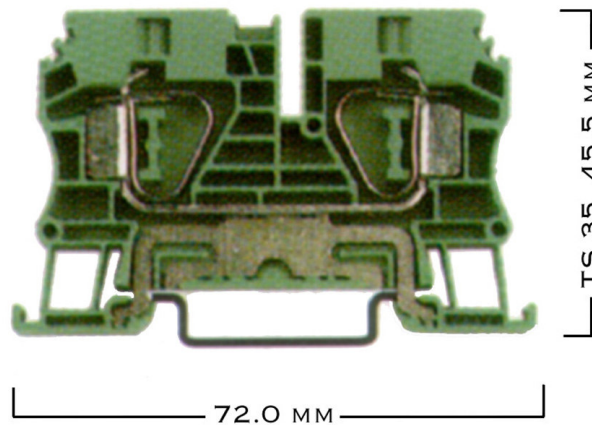

### GROUND TENSION CLAMP TERMINAL BLOCKS

#### WY 6 T

DESCRIPTION	AEI PART NO.	UL VOLTS V	AMPS A	WIRE SIZE AWG	WIDTH MM
<b>WY 6 T GROUND TENSION CLAMP TERMINAL BLOCK</b>	336140	—	—	26 ... 8	8.10
<b>END BRACKET</b> 	495040				8
<b>WY 6 T END PLATE</b>	446142				1.2