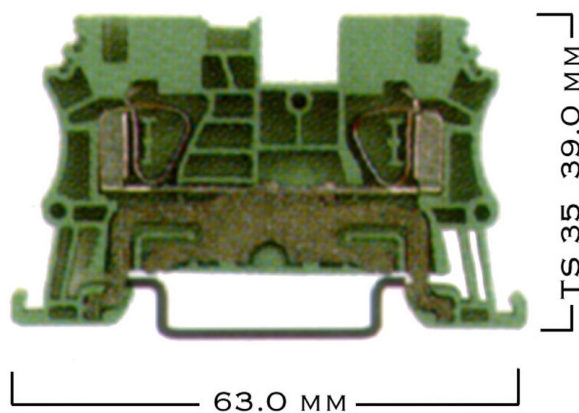

AMERICAN ELECTRICAL, INC.

INDUSTRIAL ELECTRICAL ACCESSORIES

425 SOUTHLAKE BLVD. • SUITE 9-B • RICHMOND, VA 23236 • (804) 379-2899 • FAX: (804) 379-8935

GROUND TENSION CLAMP TERMINAL BLOCKS

WY 2.5 T

DESCRIPTION	AEI PART NO.	UL VOLTS V	AMPS A	WIRE SIZE AWG	WIDTH MM
WY 2.5 T GROUND TENSION CLAMP TERMINAL BLOCK	336120	—	—	26 ... 12	5.10
END BRACKET 	495040				8
WY 2.5 T END PLATE	446122				1.2