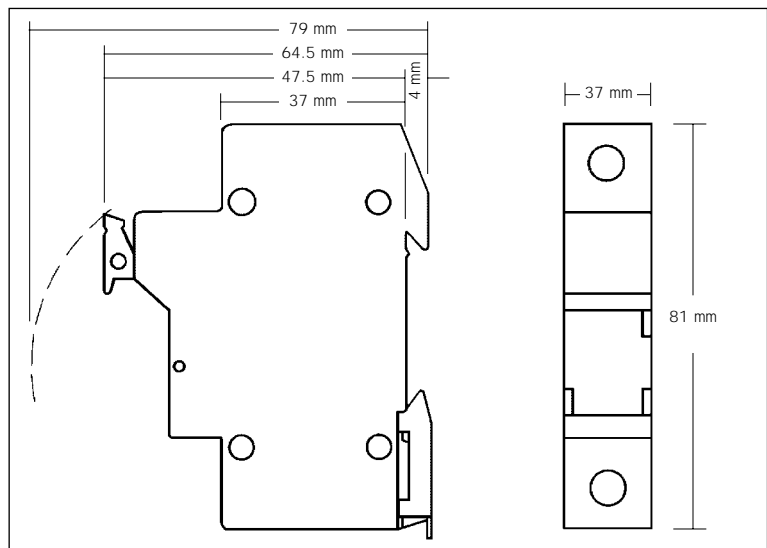

American Electrical, Inc.

Industrial Electrical Accessories

425 Southlake Blvd. • Suite 9-B • Richmond, VA 23236 • (804) 379-2899 • Fax: (804) 379-8935

DIN Rail Mounted Fuse Block for 1.5" X 13/32" Fuses

ASK 4

Description	No. of Poles	Indicator Type	AEI Part No.	Vol ts V	Amps A	WIRE SIZE AWG	Fuse Size
Fuse Holder	1	Non-Indicating	2541000	600	32	26 ... 6	1.5" X 13/32" (10 mm X 38 mm)
	2	Non-Indicating	2543000				
	3	Non-Indicating	2544000				
	1	With Indicator	2541100	600	32	26 ... 6	1.5" X 13/32" (10 mm X 38 mm)
	2	With Indicator	2543100				
	3	With Indicator	2544100				