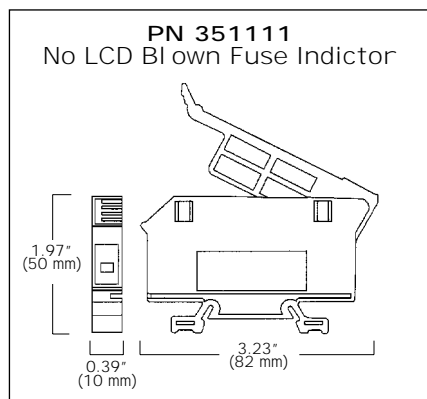

### ASK 2 S1

Description	AEI Part No.	Vol ts	Wire Strip Length	Fuse Size	Indicator Type
Fuse Block	351111	—	0.47" (12 mm)	1-1/4" X 1/4"	Non-Indicating
	351112	110 VAC	0.47" (12 mm)	1-1/4" X 1/4"	LCD Blown Fuse Indicator
	351113	24 VDC	0.47" (12 mm)	1-1/4" X 1/4"	LCD Blown Fuse Indicator

Approval s	Vol ts V	Amps A	Wire Size AWG
UL	600	30	20 ... 6
CSA	600	30	18 ... 6
VDE	750	8	—