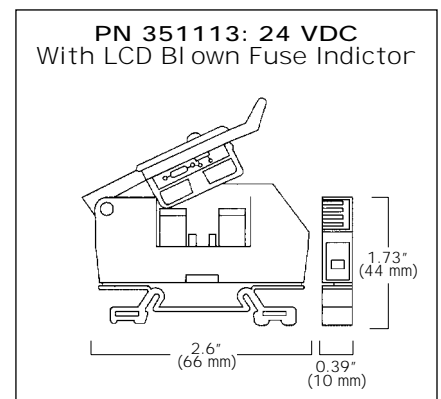

### ASK 2 S1

Description	AEI Part No.	Vol ts	Wire Strip Length	Fuse Size	Indicator Type
Fuse Block	351111	—	0.47" (12 mm)	1-1/4" X 1/4"	Non-Indicating
	351112	110 VAC	0.47" (12 mm)	1-1/4" X 1/4"	LCD Blown Fuse Indicator
	351113	24 VDC	0.47" (12 mm)	1-1/4" X 1/4"	LCD Blown Fuse Indicator

Approval s	Vol ts V	Amps A	Wire Size AWG
UL	600	30	20 ... 6
CSA	600	30	18 ... 6
VDE	750	8	—