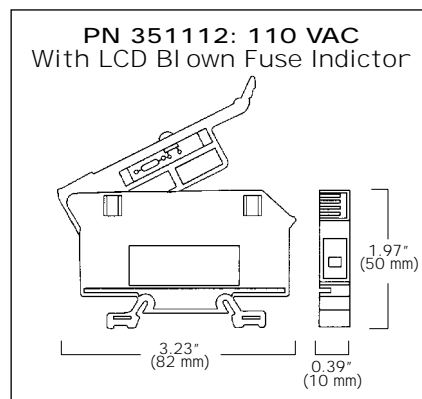

### ASK 2 S1

Description	AEI Part No.	Vol ts	Wire Strip Length	Fuse Size	Indicator Type
Fuse Block	351111	—	0.47" (12 mm)	1-1/4" X 1/4"	Non-Indicating
	351112	110 VAC	0.47" (12 mm)	1-1/4" X 1/4"	LCD Blown Fuse Indicator
	351113	24 VDC	0.47" (12 mm)	1-1/4" X 1/4"	LCD Blown Fuse Indicator

Approval s	Vol ts V	Amps A	Wire Size AWG
UL	600	30	20 ... 6
CSA	600	30	18 ... 6
VDE	750	8	—