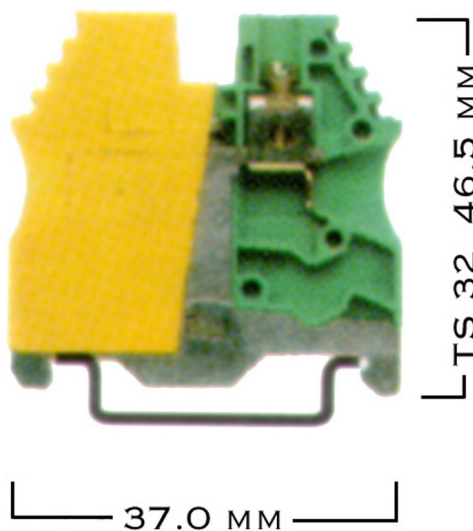

AMERICAN ELECTRICAL, INC.

INDUSTRIAL ELECTRICAL ACCESSORIES

425 SOUTHLAKE BLVD. • SUITE 9-B • RICHMOND, VA 23236 • (804) 379-2899 • FAX: (804) 379-8935

DIN RAIL MOUNTED GROUND BLOCKS

AVK 6 / 10 T

DESCRIPTION	AEI PART NO.	UL VOLTS V	AMPS A	WIRE SIZE AWG	WIDTH MM
GROUND BLOCK	334140	600	—	16 ... 8	10