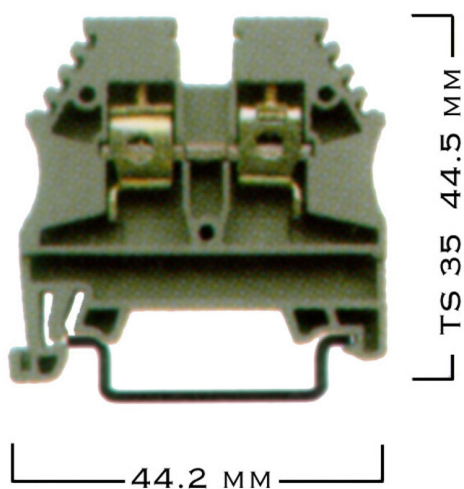

AMERICAN ELECTRICAL, INC.

INDUSTRIAL ELECTRICAL ACCESSORIES

425 SOUTHLAKE BLVD. • SUITE 9-B • RICHMOND, VA 23236 • (804) 379-2899 • FAX: (804) 379-8935

DIN RAIL MOUNTED TERMINAL BLOCKS

AVK 10

DESCRIPTION	AEI PART NO.	UL VOLTS V	AMPS A	WIRE SIZE AWG	WIDTH MM
BLOCK	304150	600	65	16 ... 6	10
END BRACKET 	495049				8.0
END PLATE 	444120				1.5
	PART NO.	POLES			
CROSS CONNECTION 	474152	2			
	474153	3			
	474154	4			
	474159	10			