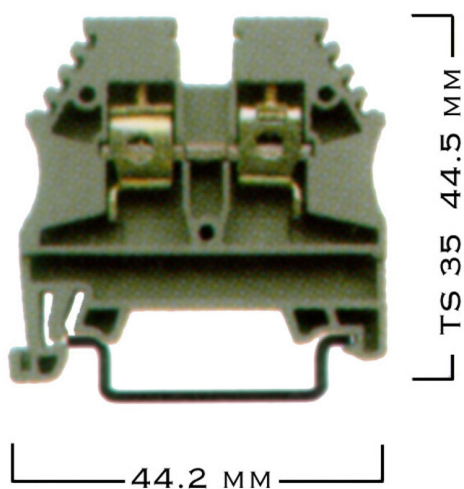

AMERICAN ELECTRICAL, INC.

INDUSTRIAL ELECTRICAL ACCESSORIES

425 SOUTHLAKE BLVD. • SUITE 9-B • RICHMOND, VA 23236 • (804) 379-2899 • FAX: (804) 379-8935

DIN RAIL MOUNTED TERMINAL BLOCKS

AVK 6

DESCRIPTION	AEI PART NO.	UL VOLTS V	AMPS A	WIRE SIZE AWG	WIDTH MM
BLOCK	304140	600	50	26 ... 8	8.0
END BRACKET 	495049				8.0
END PLATE 	444120				1.5
	PART NO.	POLES			
CROSS CONNECTION 	474142	2			
	474143	3			
	474144	4			
	474149	10			