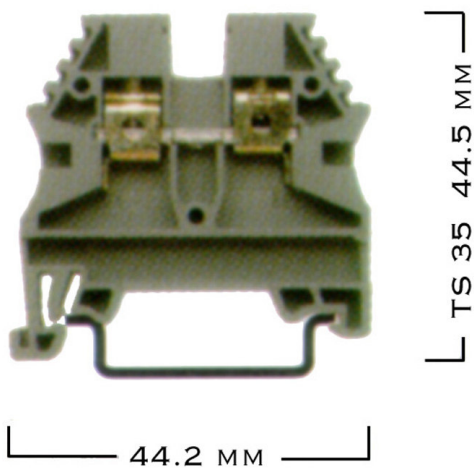

AMERICAN ELECTRICAL, INC.

INDUSTRIAL ELECTRICAL ACCESSORIES

425 SOUTHLAKE BLVD. • SUITE 9-B • RICHMOND, VA 23236 • (804) 379-2899 • FAX: (804) 379-8935

DIN RAIL MOUNTED TERMINAL BLOCKS

AVK 4

DESCRIPTION	AEI PART NO.	UL VOLTS V	AMPS A	WIRE SIZE AWG	WIDTH MM
BLOCK	304130	600	30	26 ... 10	6.0
END BRACKET 	495049				8.0
END PLATE 	444120				1.5
	PART NO.	POLES			
CROSS CONNECTION 	474132	2			
	474133	3			
	474134	4			
	474139	10			