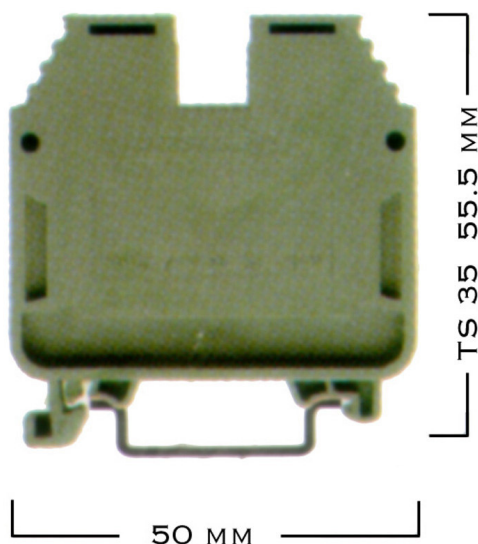

AMERICAN ELECTRICAL, INC.

INDUSTRIAL ELECTRICAL ACCESSORIES

425 SOUTHLAKE BLVD. • SUITE 9-B • RICHMOND, VA 23236 • (804) 379-2899 • FAX: (804) 379-8935

DIN RAIL MOUNTED TERMINAL BLOCKS

AVK 35

DESCRIPTION	AEI PART NO.	UL VOLTS V	AMPS A	WIRE SIZE AWG	WIDTH MM
BLOCK	304170	600	115	8 ... 2	16
END BRACKET 	495049				8.0
END PLATE	NONE REQUIRED				1.5
	PART NO.	POLES			
CROSS CONNECTION 	474172	2			
	474173	3			
	474174	4			
	474179	10			